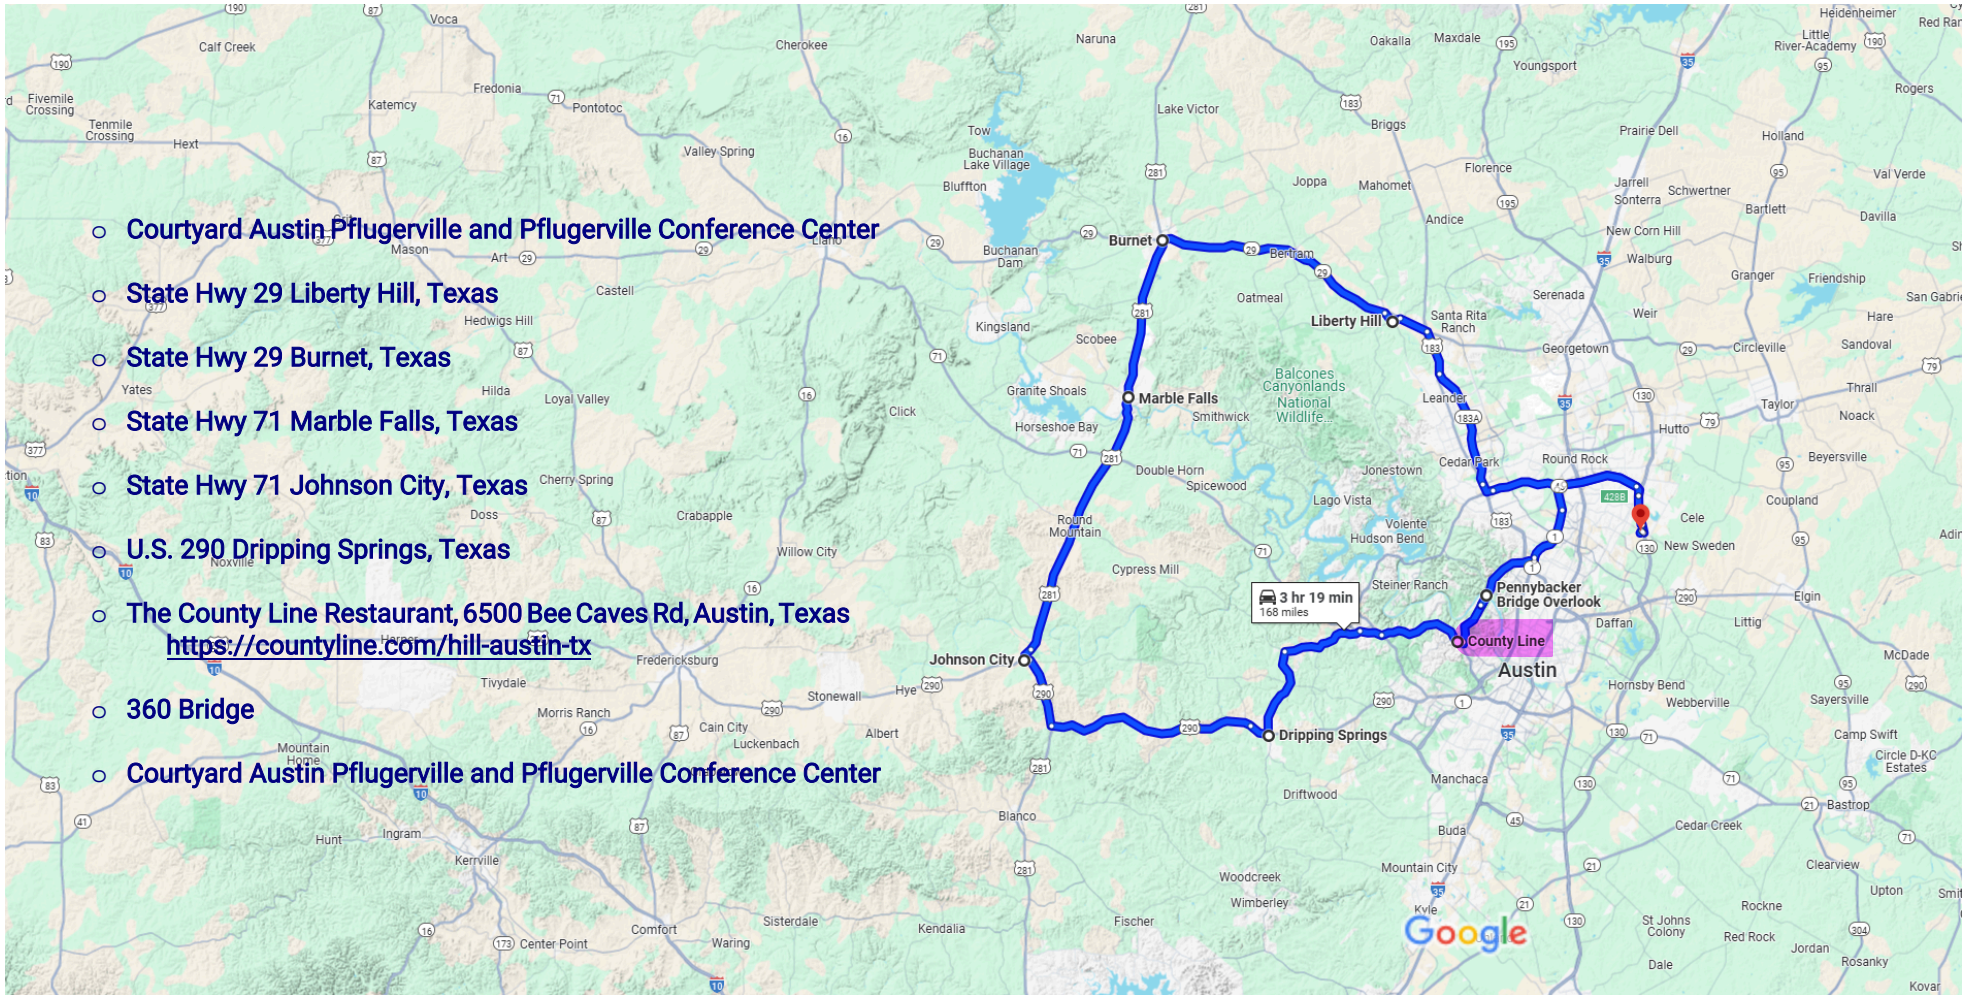

Wildflower Tour Route

Click for live map: <https://maps.app.goo.gl/2Y1wk1hTTJxXNjkn6>

- **Courtyard Austin Pflugerville and Pflugerville Conference Center**
- **State Hwy 29 Liberty Hill, Texas**
- **State Hwy 29 Burnet, Texas**
- **State Hwy 71 Marble Falls, Texas**
- **State Hwy 71 Johnson City, Texas**
- **U.S. 290 Dripping Springs, Texas**
- **The County Line Restaurant, 6500 Bee Caves Rd, Austin, Texas**
<https://countyline.com/hill-austin-tx>
- **360 Bridge**
- **Courtyard Austin Pflugerville and Pflugerville Conference Center**

Map data ©2025 Google 5 mi

Please email ConferenceChair@nicotine-anonymous.org to reserve your spot!